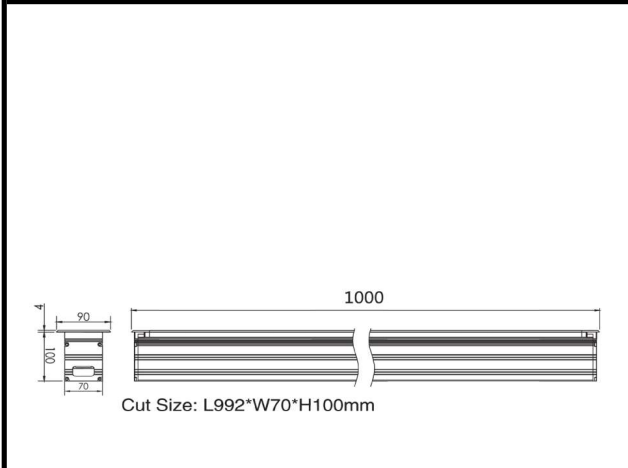

Sovitron Interior Pvt.Ltd.

Model Name	UNITY-2307 / DL-OSL-2307A-9(0.5M)
Description	linear Inground light

Technical description	Image
-----------------------	-------

Dimension	L=1000mm Cutout W=70mm With trim W=90mm H=100mm
Frame	Aluminum
Color Tempertaure	4000K
Power	11W
Total Luminous Flux	715 lm
Efficacy	65 lm/W
IP rating	67
Color Rendering	≥80
Mounting	Buried
Beam angle	5, 12.5, 20, 30, 45, 60, 15X30, 10X60 Degree
Optics	Tempered glass
Dimming	NON-Dimmable
Operating Voltage	220-240 VAC
Standard Lifetime	L70 minimum at 50,000 burning hours

Dimension diagram

Remarks:-

Address: Plot #7 Saroorpur-Nangla Industrial Area,Ballabgharh-Sohna Road,Faridabad-121005
Email: info@sovitron.com